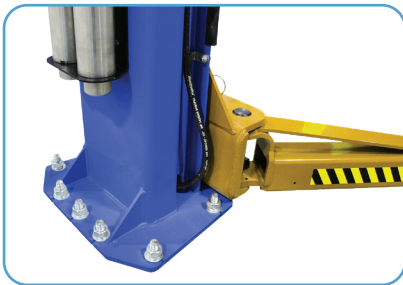

ATLAS

Automotive Equipment

PRODUCT DATA SHEET

ATEAP-PVL10

10,000 lb. Capacity Overhead 2-Post Lift

ALI CERTIFIED

SPECIFICATIONS:

- Capacity: 10,000 LB.
- Overall Height: 135 7/8" (11' 3 7/8") or 139 7/8" (11' 7 7/8")
- Overall Height for Cylinder Extension: 148" (12' 4")
- Overall Floor Width: 139" Asymmetric / 137 1/2" Symmetric
- Outside Columns: 130" Asymmetric / 129 1/4" Symmetric
- Inside Column: 107 3/4" Asymmetric / 112 1/2" Symmetric
- Drive Thru: 91" Asymmetric / 99 1/2" Symmetric
- Max Lift Height w/o Adapters: 72 1/2"
- Max Lift Height w/ Adapters: 81 1/2"
- Minimum Arm Height: 4"
- Column Size: 7" x 10 3/4"
- Base Of Lift: 15" x 18"
- Adapter Heights: 4 Each 3", 6"
- Arm Hole/Adapter Peg Size: 2"
- Shipping Weight: 1,850 LBS.

FEATURES:

- ALI Certified Lift
- Special Double "S" Bend Column Design
- Can be installed Symmetrically OR Asymmetrically
- Padded Carriages
- 3-Stage Front Arms & 2-Stage Rear Arms
- Single-Point Lock Release
- Powder Coat Finish
- Includes Double Screw-up Adapters
- Free 8 Piece Truck Adapter Set
- Mounting Hardware Included
- 30 Amp Breaker Required
- Standard with Premium ALLY Power Unit
- 5 year Structural Warranty
- 2 year Hydraulic Warranty
- 2 year Power Unit Warranty

The Atlas® Platinum PVL10 is a 2-post 10,000 lb. capacity ALI Certified commercial grade lift designed with the professional shop in mind. The Platinum PVL10 was engineered and built with the reliability offered by the Double S column design and can be installed with the columns positioned symmetrically or asymmetrically.

The Atlas® Platinum PVL10 features three (3) stage telescoping front arms, double screw rubber/metal adapters with truck height extensions, protective rubber pads mounted to the carriage, and rubber column guards.